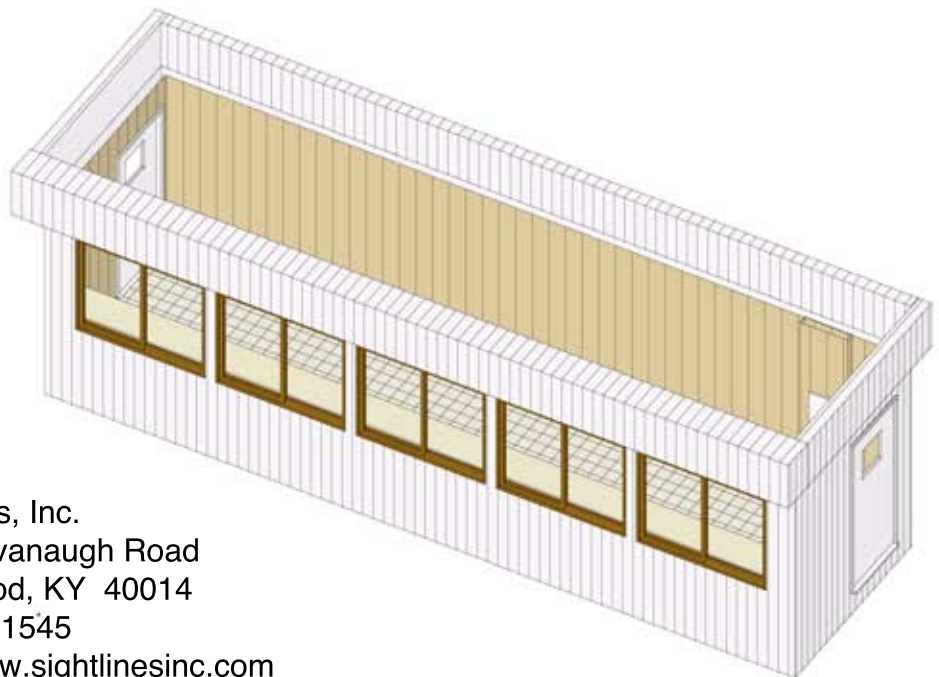

Press Boxes - Buildings

Sightlines, Inc. Model SLPB-830 240 Ft.Sq.

Photos are for illustration - see model # specifications for actual items and finishes..

Sightlines, Inc.
7207 Kavanaugh Road
Crestwood, KY 40014
800-609-1545
<http://www.sightlinesinc.com>