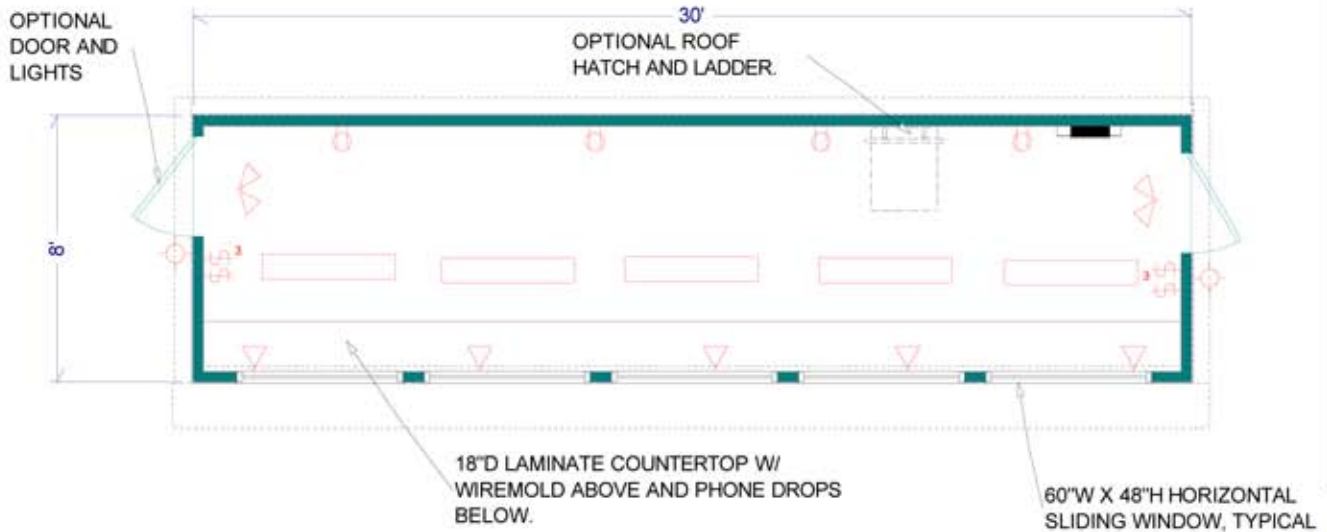

Press Boxes - Buildings

Sightlines, Inc. Model SLPB-830 240 Ft.Sq.

Photos are for illustration - see model # specifications for actual items and finishes..

Sightlines, Inc.
7207 Kavanaugh Road
Crestwood, KY 40014
800-609-1545
<http://www.sightlinesinc.com>